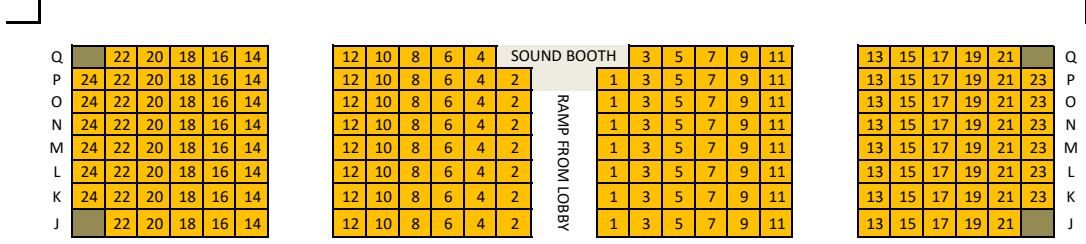

- Rear Upper Balcony
- Upper Balcony
- Front Upper Balcony
- Rear Lower balcony
- Front Lower Balcony
- Upper Mezzanine
- Orchestra

RIGHT UPPER BALCONY LEFT

RIGHT LOWER BALCONY LEFT

SECTION A SECTION B SECTION C SECTION D LOWER MEZZANINE

RIGHT ORCHESTRA LEFT

ORCHESTRA

TOTAL SEATING 899

UPPER MEZZANINE

DOOR