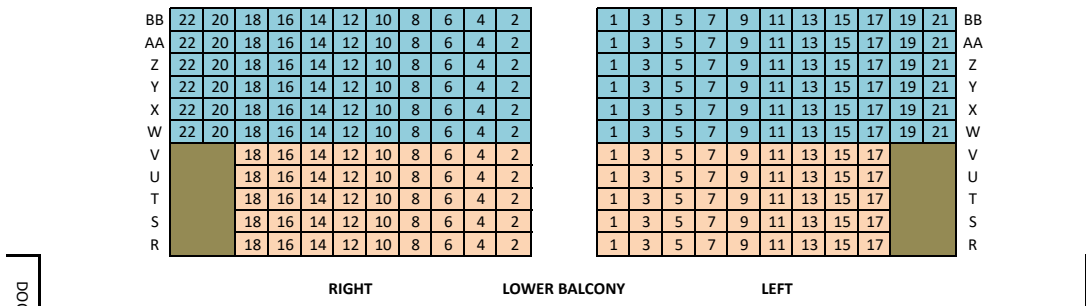

- Rear Upper Balcony
- Upper Balcony
- Front Upper Balcony
- Rear Lower balcony
- Front Lower Balcony
- Upper Mezzanine
- Orchestra

RIGHT UPPER BALCONY LEFT

RIGHT LOWER BALCONY LEFT

SECTION A SECTION B SECTION C SECTION D LOWER MEZZANINE

RIGHT ORCHESTRA LEFT

ORCHESTRA

TOTAL SEATING 899

UPPER MEZZANINE

DOOR